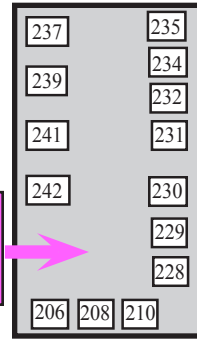

Buses must access parking via Union off of Harbor Blvd. (Harbor is one block west of Pomona.)

Union Ave.

This lot is also available for VANS and CARS.

NO BUS TRAFFIC on Pomona.

Pomona Avenue

NO BUS TRAFFIC on Pomona.

Fullerton Union High School Campus Map (not to scale)