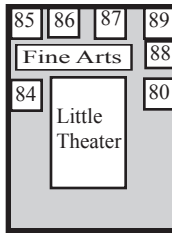

Buses must access parking via Union off of Harbor Blvd. (Harbor is one block west of Pomona.)

Union Ave.

This lot is also available for VANS and CARS.

NO BUS TRAFFIC on Pomona.

Pomona Avenue

NO BUS TRAFFIC on Pomona.

Fullerton Union High School Campus Map (not to scale)