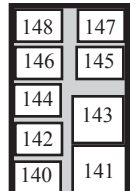

Buses must access parking via Union off of Harbor Blvd. (Harbor is one block west of Pomona.)

Union Ave.

This lot is also available for VANS and CARS.

NO BUS TRAFFIC on Pomona.

Pomona Avenue

NO BUS TRAFFIC on Pomona.