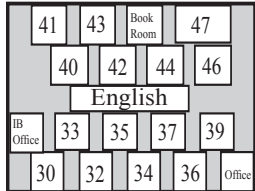

Buses must access parking via Union off of Harbor Blvd. (Harbor is one block west of Pomona.)

Union Ave.

This lot is also available for VANS and CARS.

NO BUS TRAFFIC on Pomona.

Pomona Avenue

NO BUS TRAFFIC on Pomona.